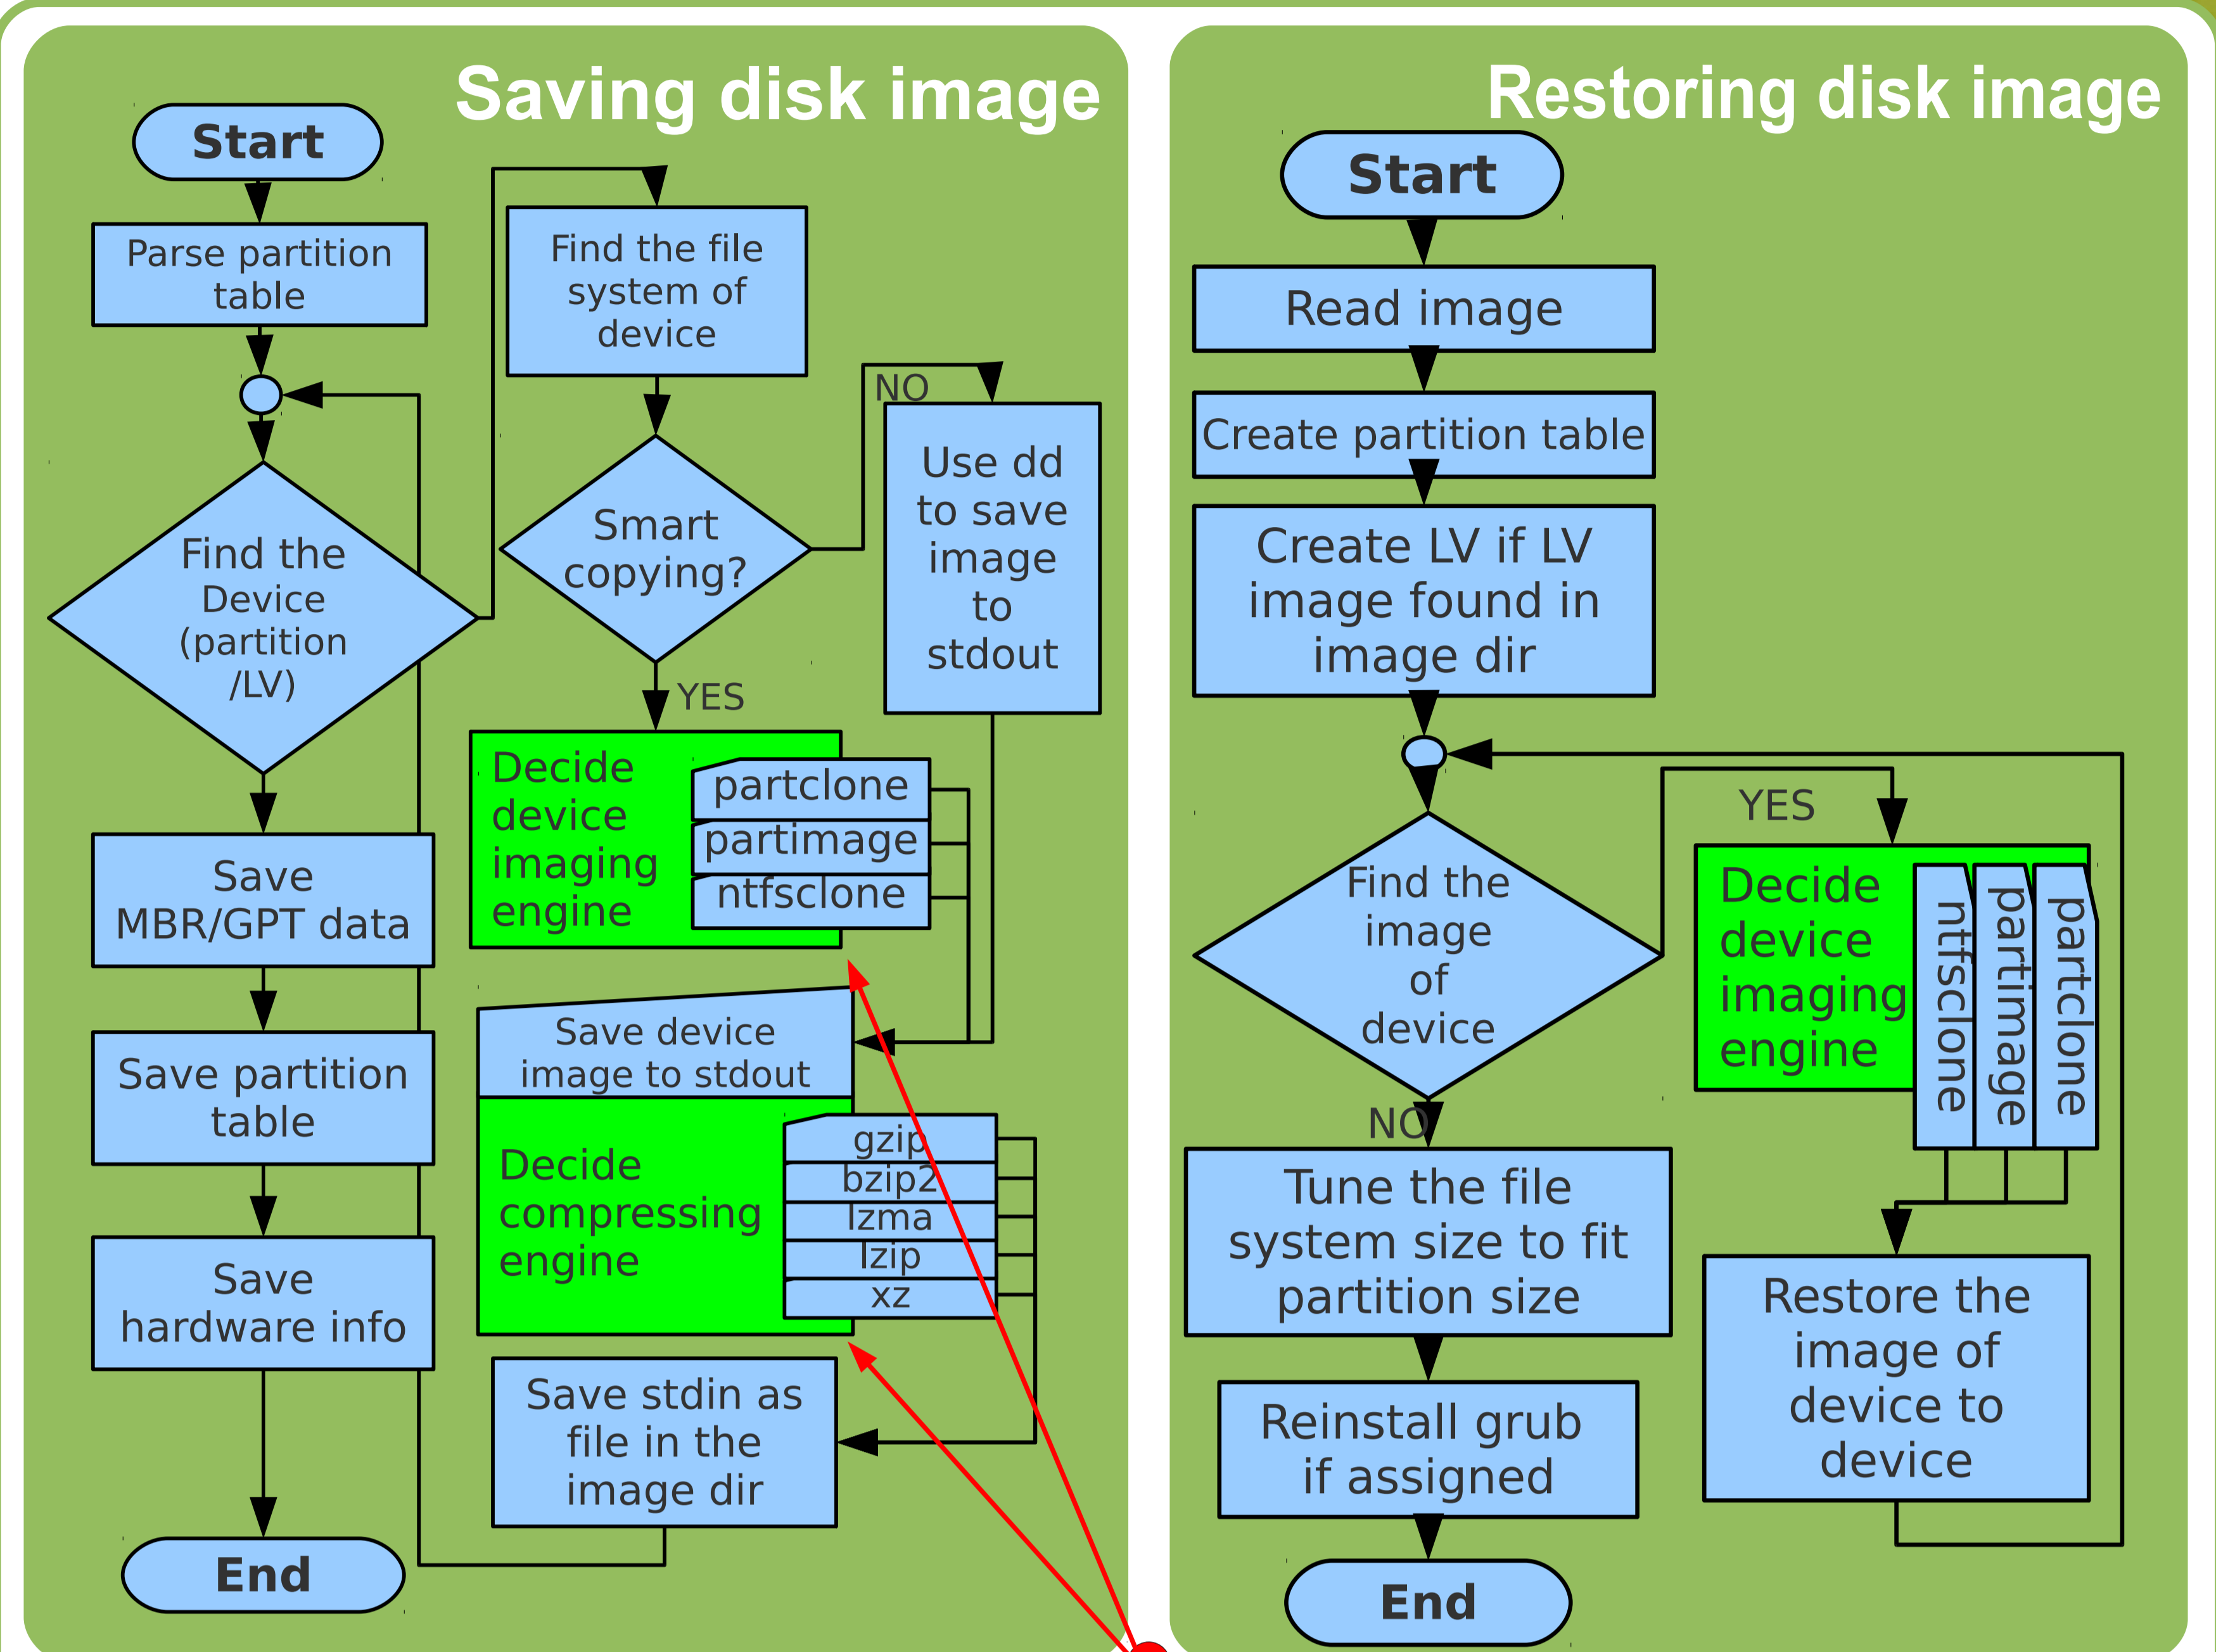

ABSTRACT

Clonezilla is an open-source disk imaging and cloning suite. It is based on Partclone, Partition Image, ntfsclone, and UDPcast with features such as plug-ins for subsystems like partitioning and a multicast mode for massive deployments. In this research, its open architecture (Figure 1 and 2) and the comparisons (Table 1 and 2) with other similar software would be presented.

Imaging and compressing engines can be easily added

Figure 1. The open and flexible architecture of Clonezilla

The partition layout of the disk to be imaged

```

root@debian:~# ls -alFh /home/partimag/lucid-2010-07-28-07-img/
total 220M
drwxr-xr-x 2 root root 512 07:12 ./
drwxr-xr-x 7 root root 168 07:12 ../
-rw-r--r-- 1 root root 420 07:12 disk
-rw-r--r-- 1 root root 34K 07:12 Info-dmi.txt
-rw-r--r-- 1 root root 18K 07:12 Info-lshw.txt
-rw-r--r-- 1 root root 1.4K 07:12 Info-lspci.txt
-rw-r--r-- 1 root root 260 07:12 Info-packages.txt
-rw-r--r-- 1 root root 10 07:12 parts
-rw----- 1 root root 216M 07:12 sda1.ext4-ptcl-img.gz.aa
-rw----- 1 root root 2.3M 07:12 sda5.ext4-ptcl-img.gz.aa
-rw-r--r-- 1 root root 36 07:11 sda-chs.sf
-rw-r--r-- 1 root root 1.0M 07:11 sda-hidden-data-after-mbr
-rw-r--r-- 1 root root 512 07:11 sda-mbr
-rw-r--r-- 1 root root 434 07:11 sda-pt.parted
-rw-r--r-- 1 root root 310 07:11 sda-pt.sf
-rw-r--r-- 1 root root 53 07:12 swapppt-sda2.info
  
```